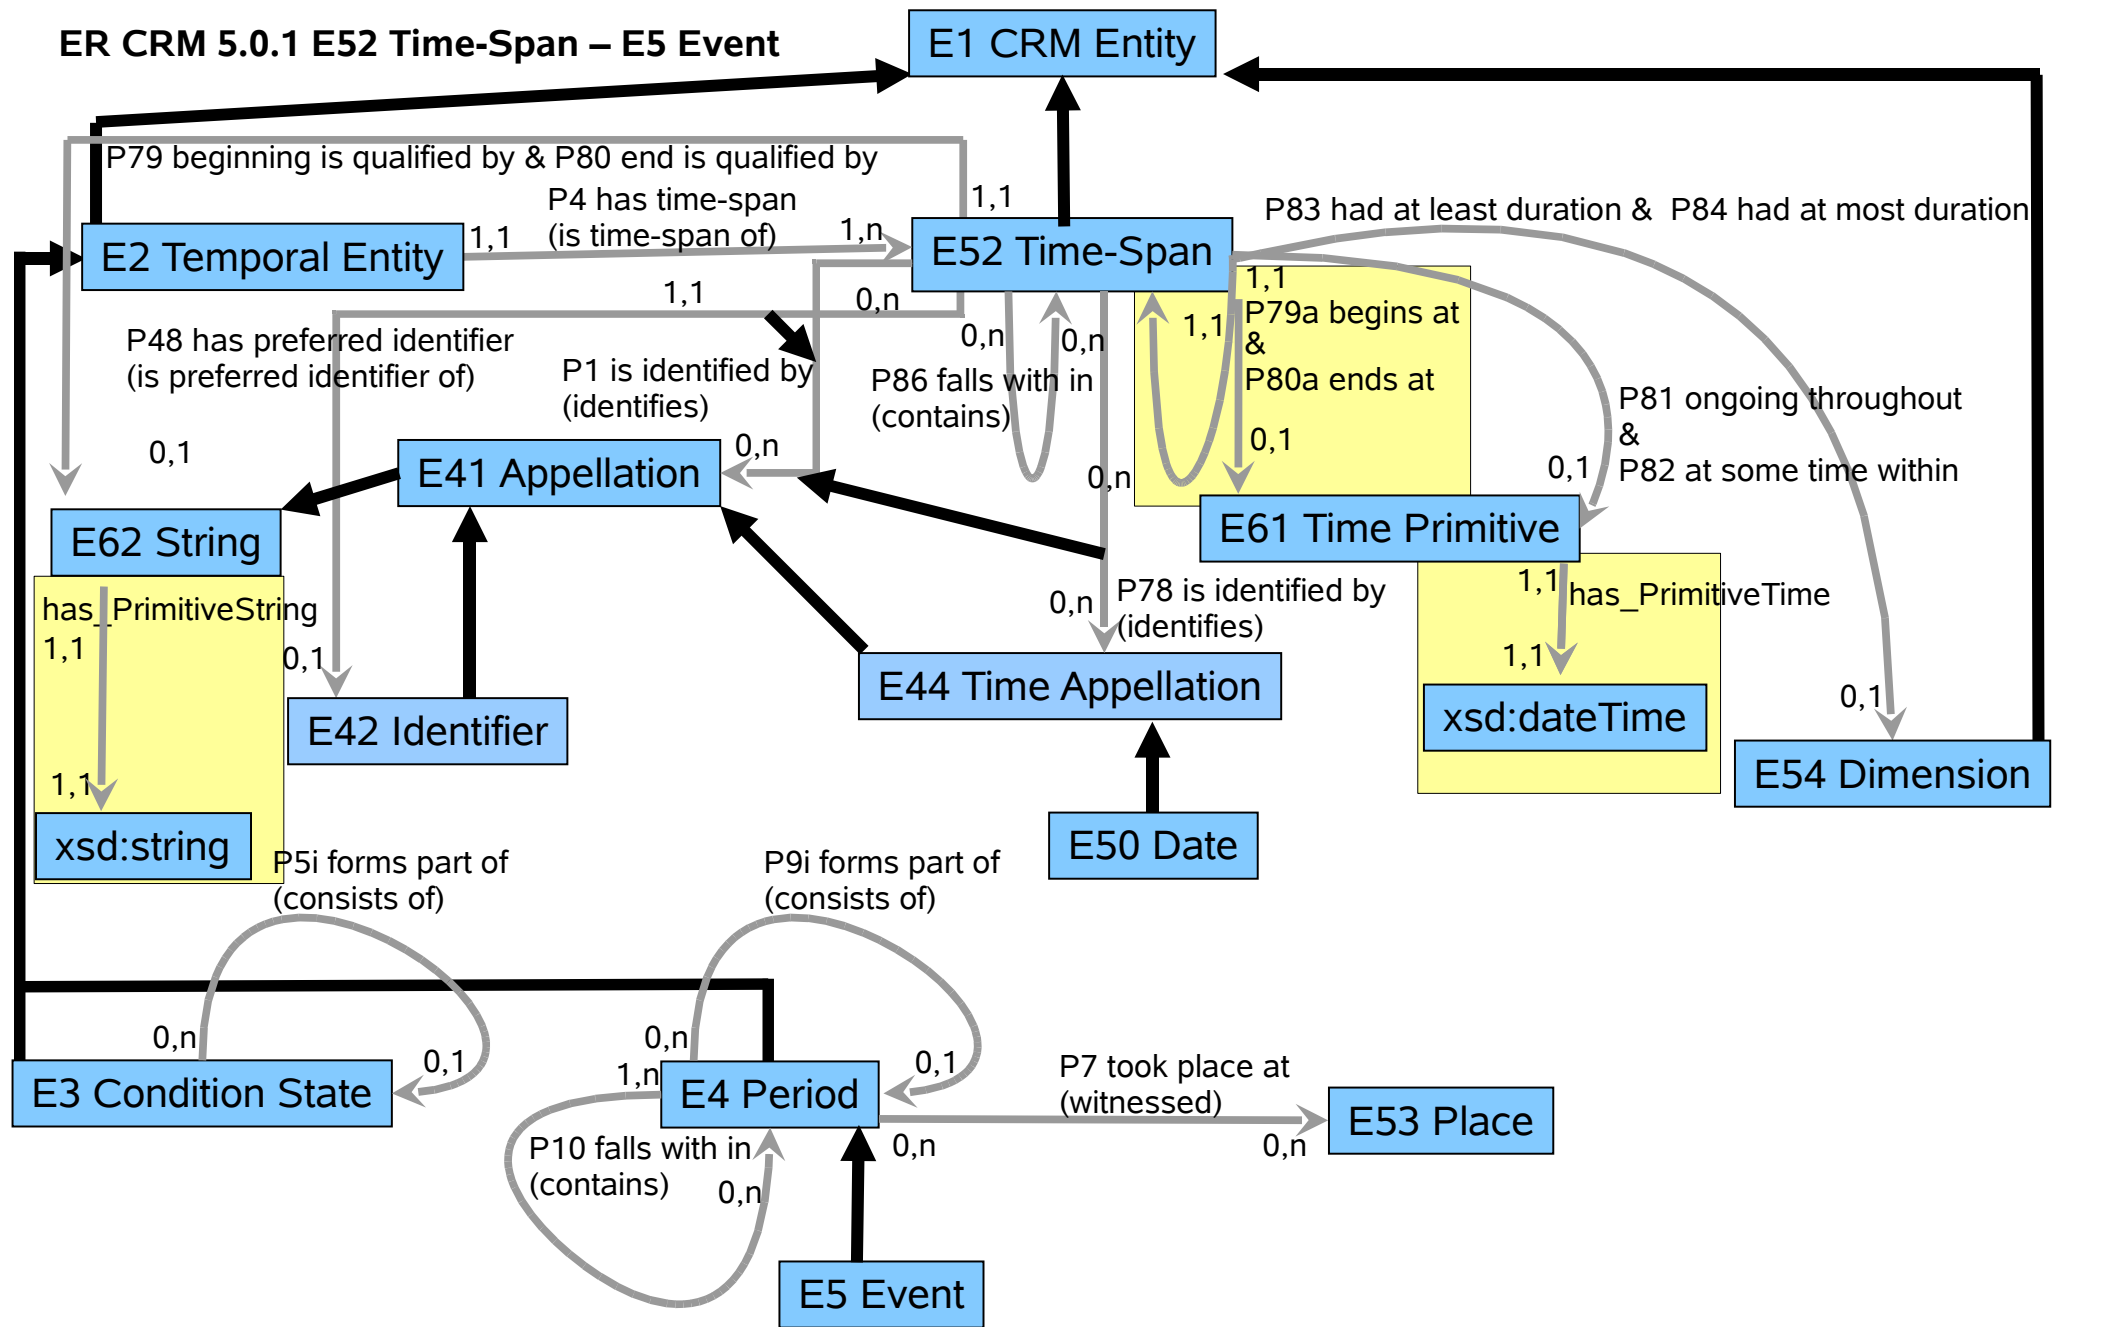

# ER CRM 5.0.1 E52 Time-Span – E5 Event

→ Properties

ER CRM Concepts

Extensions to CRM

↑ Is-a-relation (inheritance, subclass-of, subproperty-of)